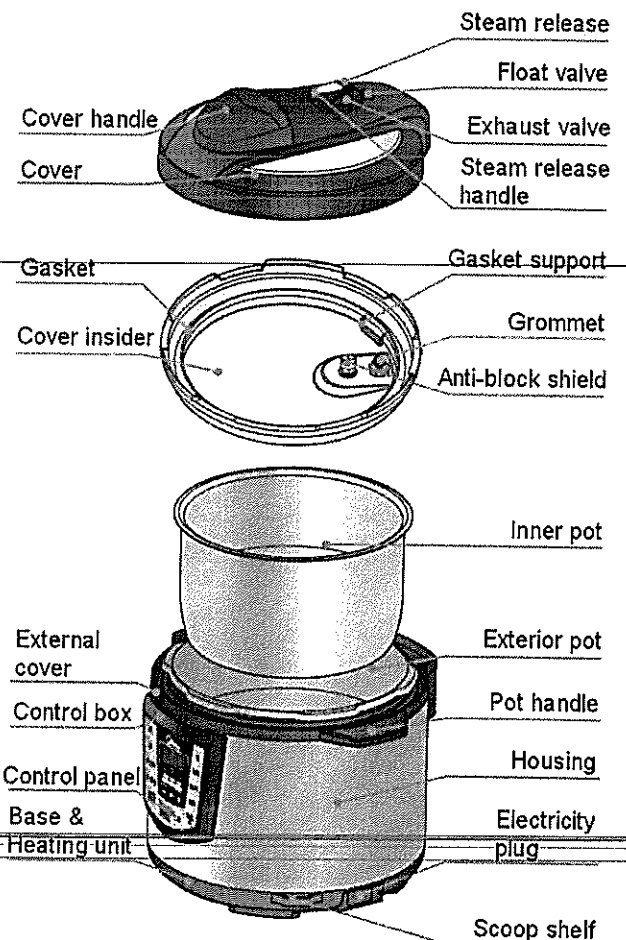

ELECTRONIC DEPARTMENT REPAIR SERVICES ITEMS & PRICE LISTS

ELECTRIC KETTLE

Komponen	Harga (RM)
Penutup	RM 7.90
Suis ON/OFF	RM 2.00
Pemegang	RM 6.50
Cerek	RM 19.90
Kabel Elektrik	RM 5.50
Kaki dan Pemanas	RM 21.90
Kapasiti Air	RM 5.90

ELECTRIC PRESSURE COOKER

Komponen	Harga (RM)
Steam Release	RM 2.50
Float Valve	RM 3.00
Exhaust Valve	RM 6.90
Steam Release Handle	RM 3.90
Cover Handle	RM 5.00
Cover	RM 11.90
Gasket	RM 4.90
Cover Insider	RM 19.90
Gasket Support	RM 6.90
Grommet	RM 3.90
Anti-block Shield	RM 4.90
Inner Pot	RM 49.90
External Cover	RM 16.90
Control Box	RM 18.90
Control Panel	RM 39.90
Base & Heating Unit	RM 19.90
Exterior Pot	RM 34.90
Pot Handle	RM 16.90
Housing	RM 39.90
Electricity Plug	RM 23.90
Scoop Shelf	RM 6.70