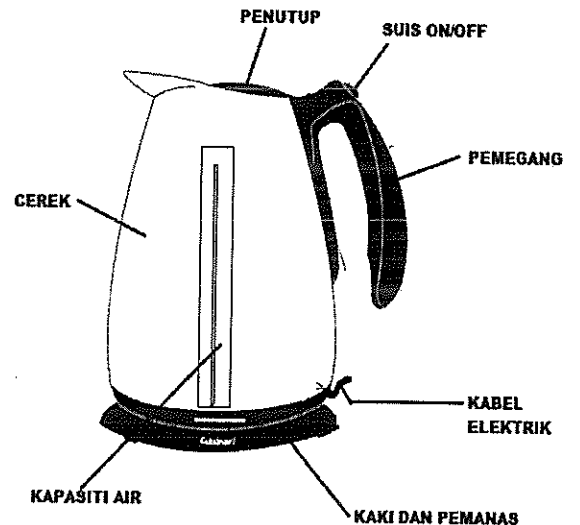

ELECTRONIC DEPARTMENT REPAIR SERVICES ITEMS & PRICE LISTS

ELECTRIC KETTLE

Komponen	Harga (RM)
Penutup	RM 7.90
Suis ON/OFF	RM 2.00
Pemegang	RM 6.50
Cerek	RM 19.90
Kabel Elektrik	RM 5.50
Kaki dan Pemanas	RM 21.90
Kapasiti Air	RM 5.90

ELECTRIC PRESSURE COOKER

Komponen	Harga (RM)
Steam Release	RM 2.50
Float Valve	RM 3.00
Exhaust Valve	RM 6.90
Steam Release Handle	RM 3.90
Cover Handle	RM 5.00
Cover	RM 11.90
Gasket	RM 4.90
Cover Insider	RM 19.90
Gasket Support	RM 6.90
Grommet	RM 3.90
Anti-block Shield	RM 4.90
Inner Pot	RM 49.90
External Cover	RM 16.90
Control Box	RM 18.90
Control Panel	RM 39.90
Base & Heating Unit	RM 19.90
Exterior Pot	RM 34.90
Pot Handle	RM 16.90
Housing	RM 39.90
Electricity Plug	RM 23.90
Scoop Shelf	RM 6.70